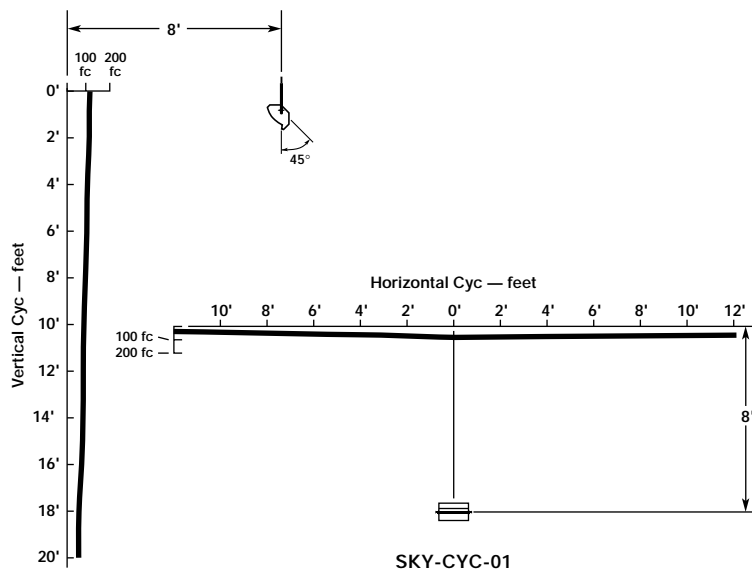

Specifications subject to change without notice

1500 WATTS

SKY-CYC

Features

- Die-cast and sheet steel construction
- Broad even distribution
- High efficiency reflector
- Wide spacing – 12' O.C. typical
- Multiple mounting configurations
- Safety screen(s) included
- U.L. and c.U.L. listed for 1500 watts
- Made in the USA

Socket: Recessed single contact, two provided per section. Tool free relamping.

Cable: 36" Teflon leads encased in black fiberglass sleeving, one set of leads provided per section.

Yoke: 1/8"x2" extruded aluminum channel with dual handles.

Weight: Approx; 12 lbs. (5.4 kg.) for SKY-CYC-01.
 Approx; 22 lbs. (9.9 kg.) for SKY-CYC-02H.
 Approx; 37 lbs. (16.7 kg.) for SKY-CYC-02V.
 Approx; 28 lbs. (12.6 kg.) for SKY-CYC-03.
 Approx; 52 lbs. (23.4 kg.) for SKY-CYC-04.