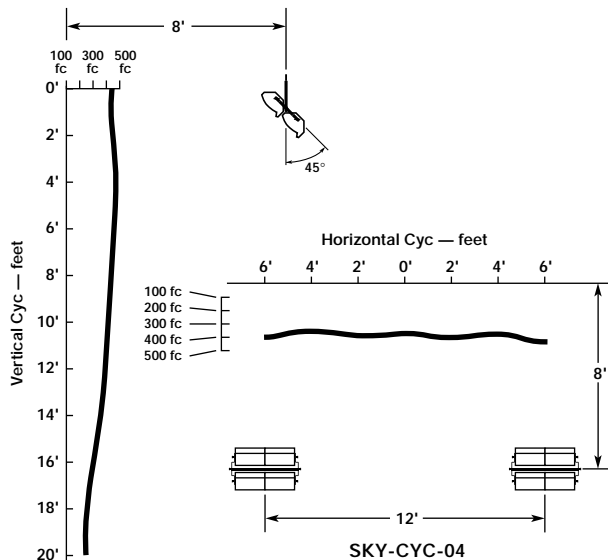

Specifications

Housing: Sheet aluminum and die-cast and aluminum construction.

Materials: Construction employs all corrosion-resistant materials and hardware.

Rating: 120 volts AC/DC operation, 12.5/6.25 amps, 1500 watts maximum per section.

Socket: Recessed single contact, two provided per section. Tool free relamping.

Cable: 36" Teflon leads encased in black fiberglass sleeving, one set of leads provided per section.

Yoke: 1/8"x2" extruded aluminum channel with dual handles.

Ganging Irons: Rigid flat steel with four handles.

Reflector: Peened specular aluminum.

Safety Screens: Stainless steel, one provided with each section.

Finish: Black epoxy sandtex, electrostatic application.

Weight: Approx; 12 lbs. (5.4 kg.) for SKY-CYC-01.
Approx; 22 lbs. (9.9 kg.) for SKY-CYC-02H.
Approx; 37 lbs. (16.7 kg.) for SKY-CYC-02V.
Approx; 28 lbs. (12.6 kg.) for SKY-CYC-03.
Approx; 52 lbs. (23.4 kg.) for SKY-CYC-04.

ACCESSORIES Supplied with Luminaire	
510	Malleable Iron Pipe Clamp with 1 & 2 section units
510-HD	Heavy Duty Malleable Iron Pipe Clamp with 3 & 4 section units
SC	Safety Cable with Spring Clip

ADDITIONAL ACCESSORIES	
SC-CF	Color Frame

SKC-CYC PERFORMANCE CHART WITH FDB LAMP

Fixture Type	Candlepower (Candela)	Beam Angle (Degrees°)		Field Angle (Degrees°)		Efficiency (%)
		H	V	H	V	
SKY-CYC-01	10,924	100°	105°	108°	107°	62.4

LAMP DATA

Watts	ANSI Code	Finish	Color Temp (°K)	Lumens	Volts	Rated Life (Hours)	Correction Factor
1500	FDB	Clear	3200	41,200	120	400	1.0
1500	FGT	Frost	3200	40,200	120	400	—
1000	FFT	Clear	3200	26,400	120	400	.64
1000	FGV	Frost	3200	25,700	120	400	—